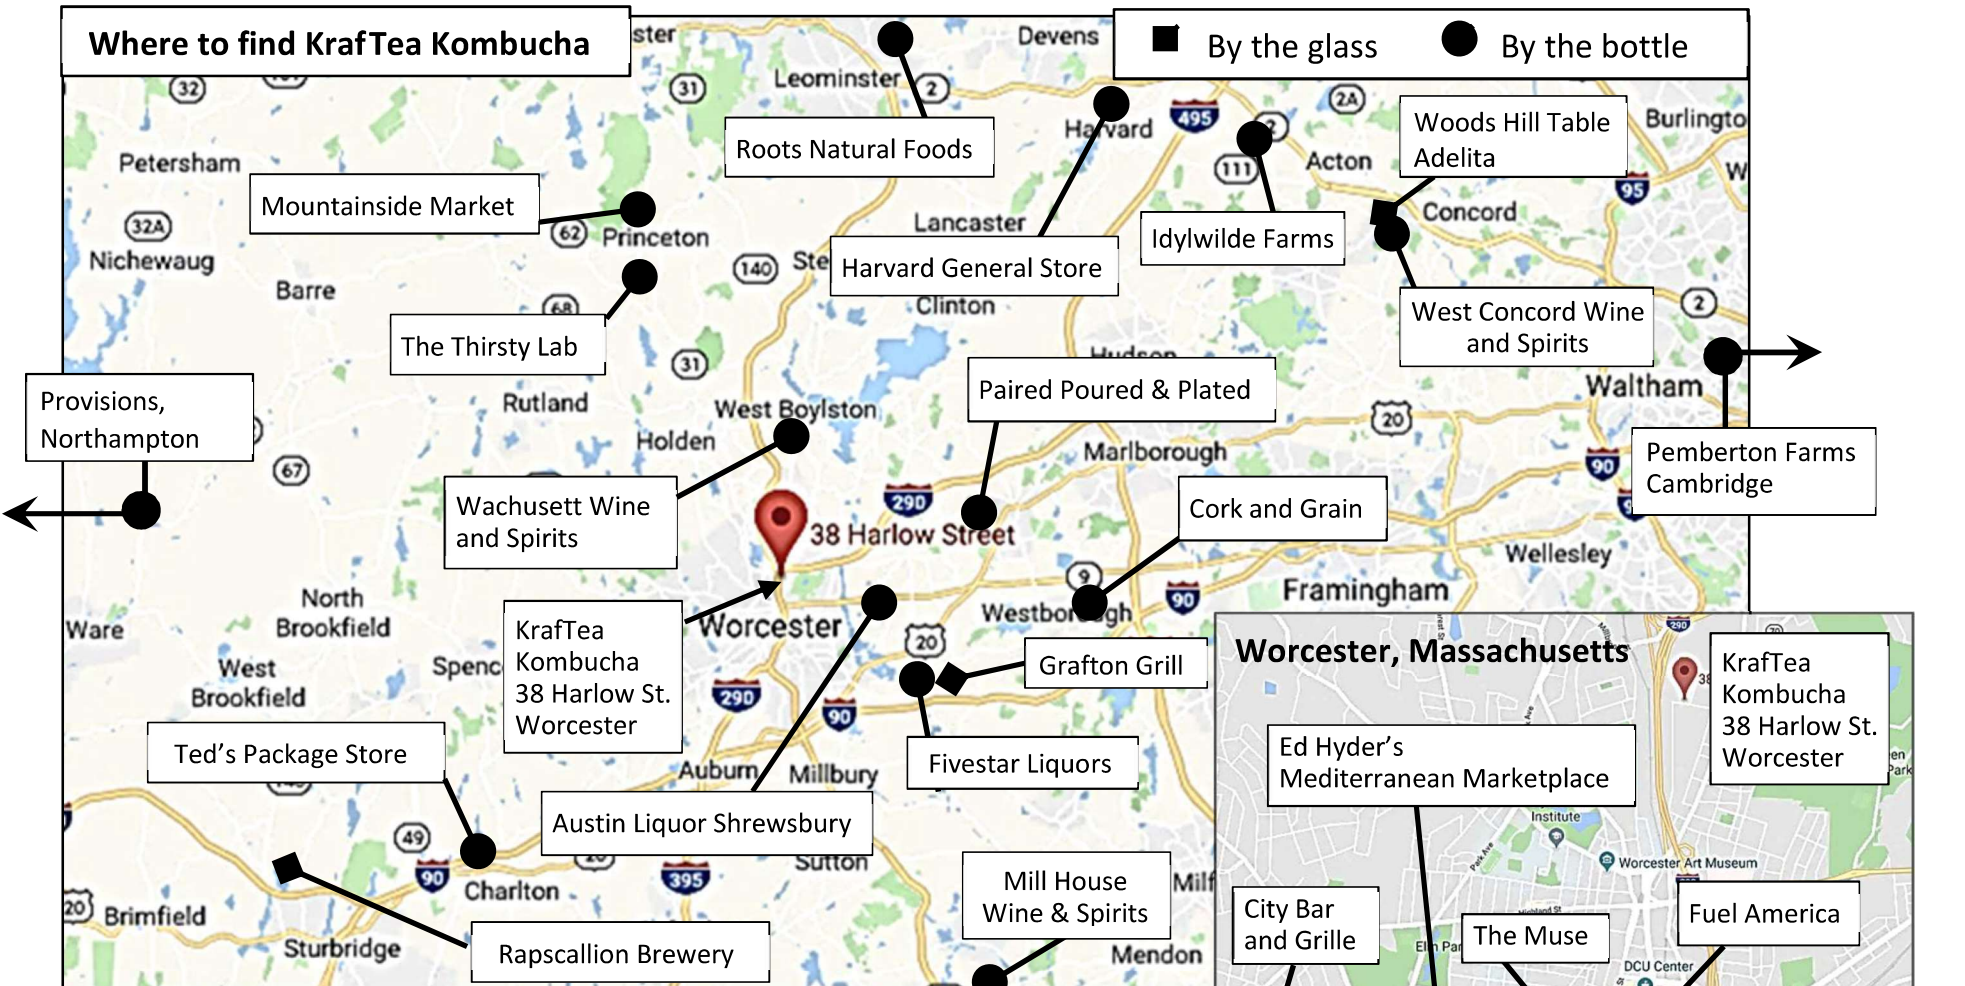

Where to find KrafTea Kombucha

■ By the glass ● By the bottle

KrafTea Kombucha® Company

38 Harlow St • Worcester, MA 01605 • info@krafteakombucha.com
 For a full list of retail locations check out KrafTeaKombucha.com
facebook.com/KrafTeaKombucha • [twitter @KrafTeaKombucha](https://twitter.com/KrafTeaKombucha)
[Instagram @KrafTeaKombucha](https://instagram.com/KrafTeaKombucha)

Worcester, Massachusetts